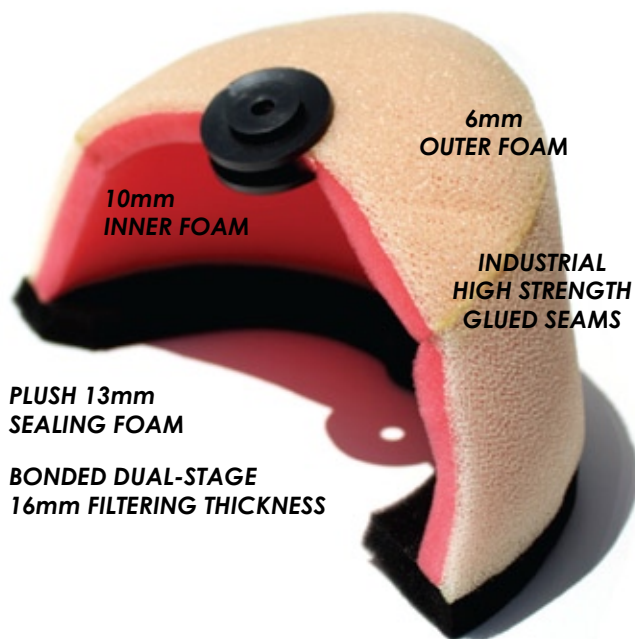

NEW!

When you get ready to change your filter, change to ProFilter. A new perfectly oiled ProFilter air filter provides maximum airflow and increased horsepower.

- Dual Stage Open Cell Foam Matrix
- Plush 13MM Sealing Foam
- Pre-Oiled with MAXIMA FFT™
- Complete with Disposable Gloves

READY-TO-USE FOAM AIR FILTERS

PART#	HONDA	RETAIL
10-11002	CR 85 86-07	\$9.95
10-11001	CR 125/250 89-01	\$9.95
10-110011	CR 125/250 02-07	\$9.95
10-11004	CRF150/230 03-09	\$9.95
10-11005	CRF150R 07-09	\$9.95
10-11003	CRF 250 04-09 / CRF 450 03-08	\$9.95
10-110031	CRF 250 2010 / CRF 450 09-10	\$9.95
10-11006	XR 50/70 97-03 / CRF 50/70 04-09	\$9.95
10-11007	XR 80 95-03 / XR 100 03 / CRF 80/100 04-09	\$9.95
10-11008	XR 250/400/600 85-04	\$9.95
KAWASAKI		
10-13401	KX 65 00-10	\$9.95
10-13003	KX 85 91-10 / KX 100 95-10	\$9.95
10-13001	KX 125/250 97-01	\$9.95
10-130011	KX 125/250 02-05	\$9.95
10-13402	KXF 250 04-05 / RMZ 250 04-06	\$9.95
10-13002	KXF 250/450 06-10	\$9.95
10-13403	KLX 400 03-04 / DRZ 400 00-10	\$9.95
10-13404	ATV KFX/KVF 400 03-06	\$9.95
KTM		
10-15003	KTM 50 02-08	\$9.95
10-15005	KTM 50 09-10	\$9.95
10-15004	KTM 65 SX/XC 97-10	\$9.95
10-15001	KTM 85/105 SX/XC 04-10	\$9.95
	ALL SX Models 125/200/250/300/400/450 00-06	
	ALL 2-Stroke Models 125/200/250/300 00-07	
10-15002	KTM ALL SX Models (2- and 4-Stroke) 07-10	\$9.95
	ALL 125cc+ (2- and 4-Stroke) 08-10	