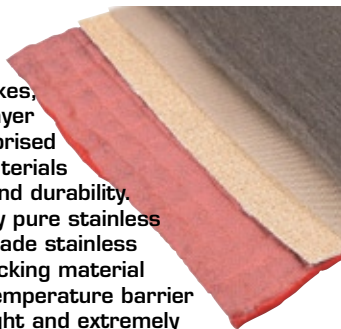

## BLASTER

PART #	APPLICATION	RETAIL
020143	YAM BLASTER'88-06 Fatty Pipe	\$229.99
020263	YAM BLASTER'88-06 P-CORE 2 SIL	\$119.99
020483	YAM BLASTER'88-06 Q SPARK ARRESTOR SIL	\$159.99

### 4 Stroke Premier Multi-Layer Packing

Developed for high output 4 strokes, our revolutionary premier multi-layer 4 stroke silencer packing is comprised of advanced, sound-absorbing materials for maximum sound absorption and durability. The first layer consists of a highly pure stainless wool wrapped in an aerospace grade stainless screen. This exclusive layer of packing material encases a treated high density temperature barrier to make up the ultimate lightweight and extremely durable 4 stroke packing!

### 2 & 4 Stroke Performance Packing

Our performance packing is comprised of finely blended interwoven fiberglass fibers made to FMF's specifications for high heat resistance, superior sound attenuation, optimum performance and greater longevity. Look for FMF's distinctive red performance packing.